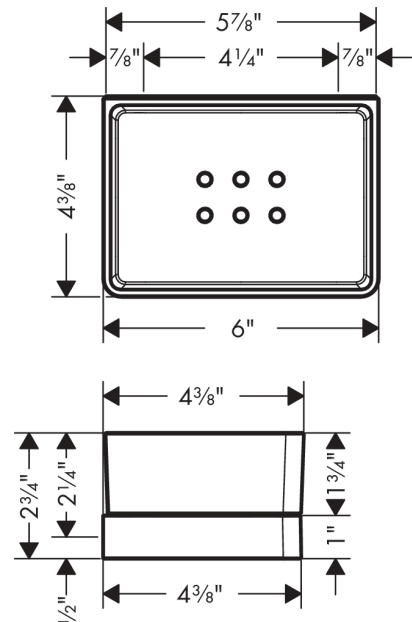

AXOR Universal Softsquare Shower Basket

Finishes : Part no. : **42802820**

Features

- Wall-mounted
- Adaptor set #42870XXX must be used when installing on a rail
- Metal holder
- Material shelf: Glass
- With drain holes
- With mounting material
- Concealed fastening
- Diameter of drilled hole: 6 mm
- Suitable for installation inside shower compartment

Item details

List Price \$ 425.00

Product image

Scale drawing

**AXOR Universal Softsquare
Shower Basket**
Finishes : Part no. : 42802820

Exploded drawing

Year of production: >02/16

**AXOR Universal Softsquare
Shower Basket**

Finishes : Part no. : **42802820**

Spare parts list

Year of production: >02/16

Pos.		Part no.	Price	PU
1	soap dish	92423000	-	1
2	support element	92424820	-	1
3	mounting set	92841000	-	1
4	excentric socket	97604000	-	1
5	cover	92427820	-	1
a	cover	42890820	-	1
b	set of adapters	42870000	-	1
d	mounting kit for two-sided glass montage	42841000	-	1