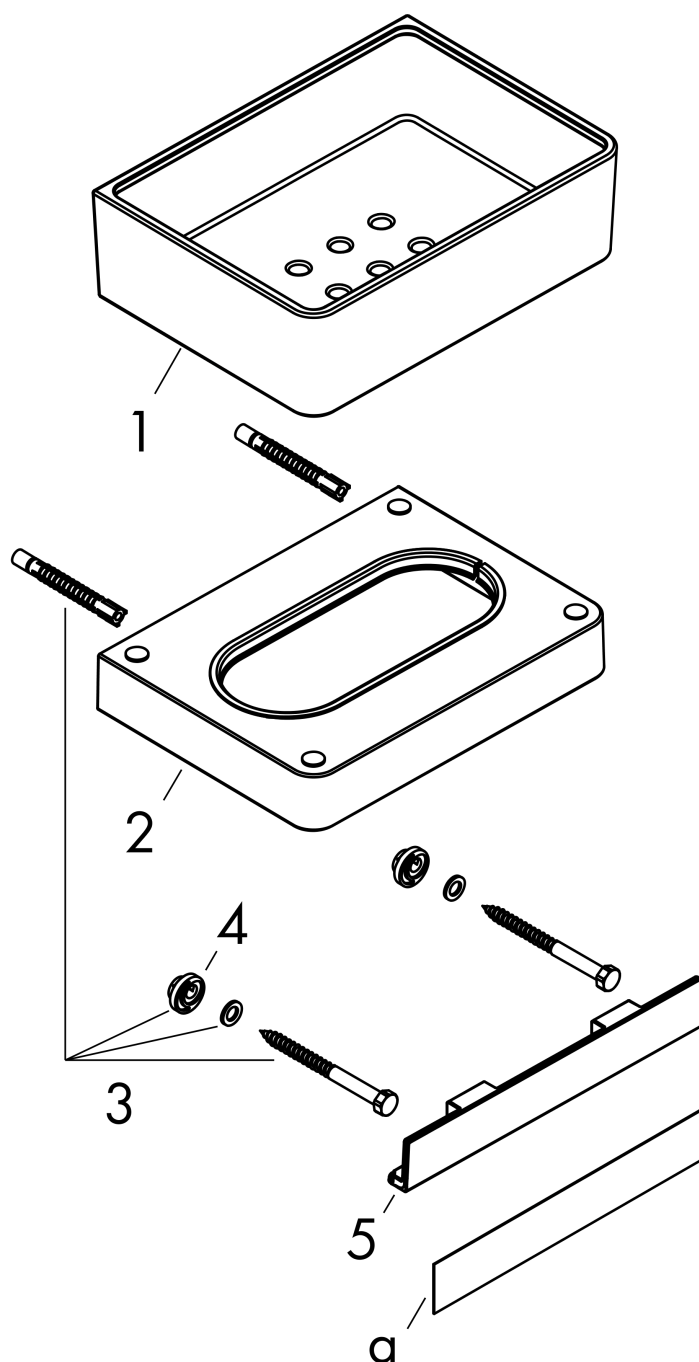

AXOR Universal Softsquare Shower Basket

Finishes : Part no. : **42802820**

Features

- Wall-mounted
- Adaptor set #42870XXX must be used when installing on a rail
- Metal holder
- Material shelf: Glass
- With drain holes
- With mounting material
- Concealed fastening
- Diameter of drilled hole: 6 mm
- Suitable for installation inside shower compartment

Item details

List Price \$ 425.00

Product image

Scale drawing

**AXOR Universal Softsquare
Shower Basket**
Finishes : Part no. : 42802820

Exploded drawing

Year of production: >02/16

**AXOR Universal Softsquare
Shower Basket**

Finishes : Part no. : **42802820**

Spare parts list

Year of production: >02/16

Pos.		Part no.	Price	PU
1	soap dish	92423000	-	1
2	support element	92424820	-	1
3	mounting set	92841000	-	1
4	excentric socket	97604000	-	1
5	cover	92427820	-	1
a	cover	42890820	-	1
b	set of adapters	42870000	-	1
d	mounting kit for two-sided glass montage	42841000	-	1